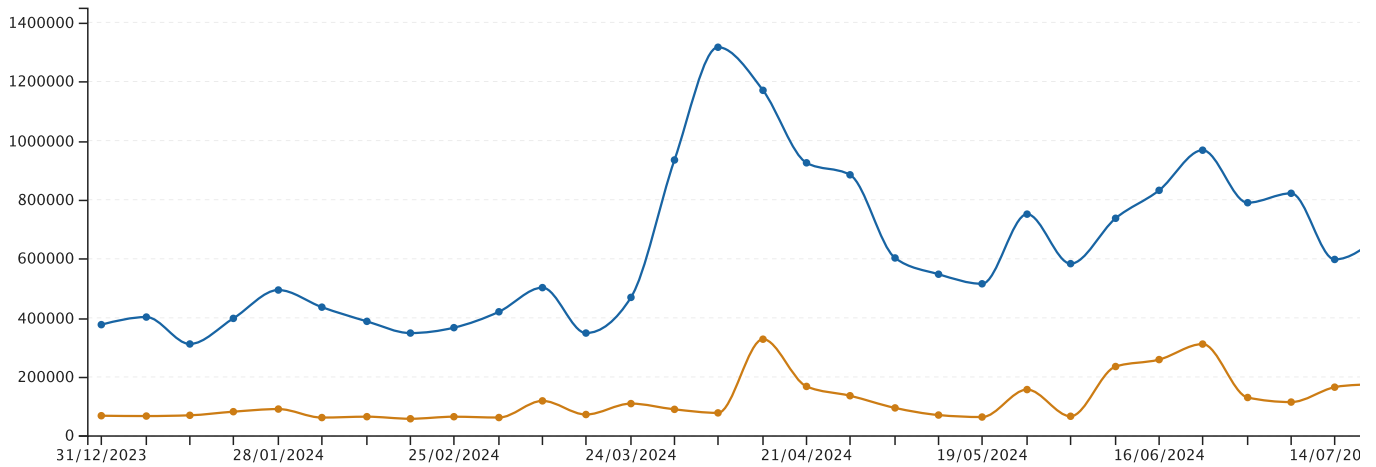

### Traffic Trend by Week

Date Range: 01/01/2024 to 03/08/2024

Date ▲	Page Views		Visits		Hits		Bandwidth
31/12/2023	376.971	1.91%	68.749	1.76%	621.528	2.25%	24.693,1 MB
07/01/2024	402.674	2.04%	67.615	1.73%	674.675	2.44%	24.465,8 MB
14/01/2024	311.567	1.58%	70.179	1.79%	608.865	2.20%	23.539,5 MB
21/01/2024	398.207	2.01%	82.396	2.10%	728.986	2.64%	25.730,6 MB
28/01/2024	494.224	2.50%	91.286	2.33%	737.276	2.67%	26.920,0 MB
04/02/2024	436.204	2.21%	62.474	1.60%	684.063	2.47%	25.234,1 MB
11/02/2024	388.191	1.96%	65.479	1.67%	681.084	2.46%	24.954,5 MB
18/02/2024	348.505	1.76%	58.467	1.49%	624.046	2.26%	26.278,8 MB
25/02/2024	366.812	1.85%	65.373	1.67%	646.979	2.34%	24.578,8 MB
03/03/2024	420.552	2.13%	62.564	1.60%	660.827	2.39%	27.309,1 MB
10/03/2024	502.313	2.54%	119.021	3.04%	763.436	2.76%	29.897,2 MB
17/03/2024	348.538	1.76%	72.813	1.86%	647.284	2.34%	30.567,4 MB
24/03/2024	469.271	2.37%	109.713	2.80%	742.526	2.69%	30.325,8 MB
31/03/2024	934.385	4.72%	90.319	2.31%	1.192.468	4.31%	36.997,1 MB
07/04/2024	1.315.974	6.65%	78.331	2.00%	1.593.828	5.77%	41.637,7 MB
14/04/2024	1.170.089	5.92%	327.745	8.37%	1.473.481	5.33%	35.012,3 MB
21/04/2024	924.777	4.68%	167.901	4.29%	1.174.911	4.25%	33.765,4 MB
<b>Total</b>	<b>19.776.807</b>		<b>3.916.820</b>		<b>27.642.880</b>		<b>968.612,8 MB</b>